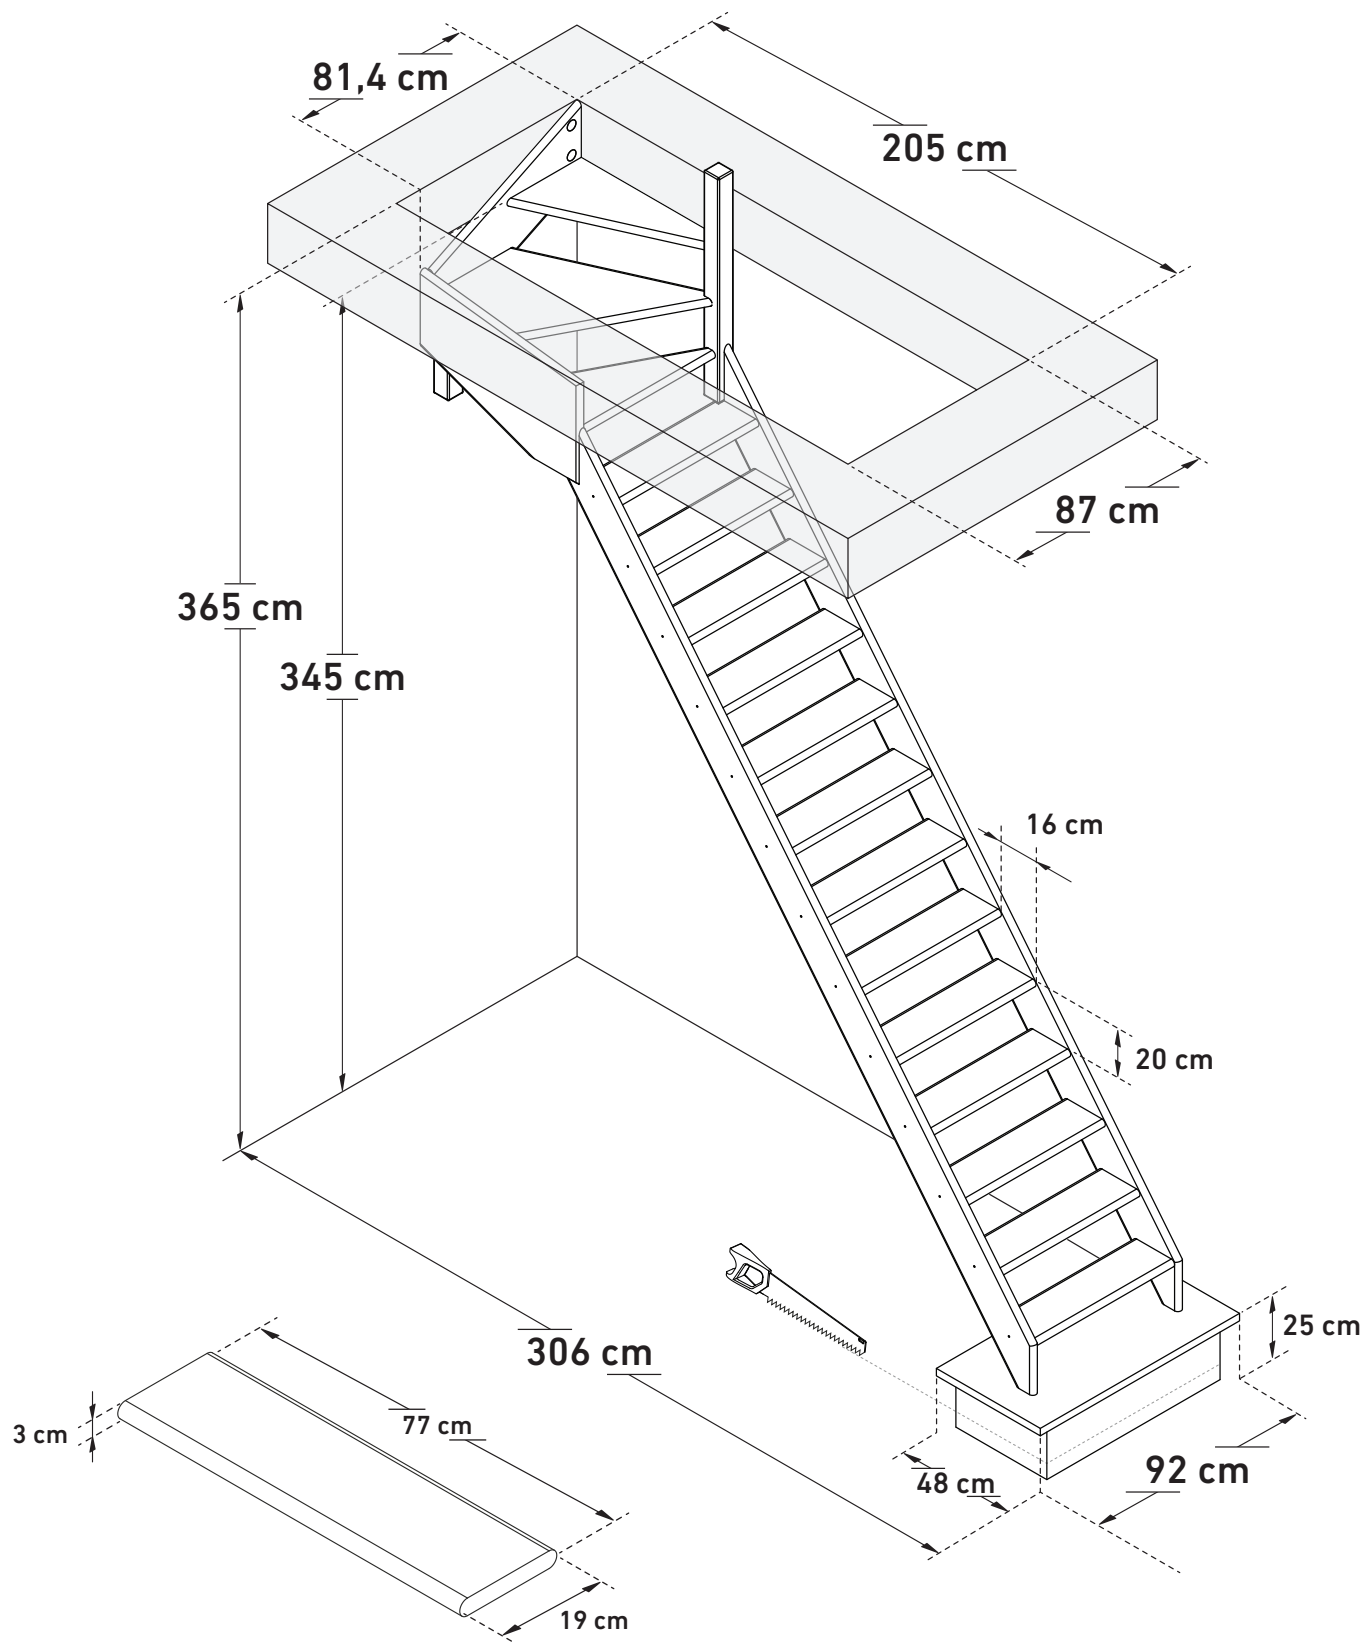

DIMENSIONS

COTTAGE LARGE

(1/4 TURN DOWN RIGHT)

SOGEM

16012450

Space saving
51,34°

Wall handrail
335 cm

Max. total weight*
150 kg

www.sogem-sa.com

*Maximum total weight recommended by manufacturer

DIMENSIONS

COTTAGE LARGE

(1/4 TURN DOWN RIGHT, BULLNOSE STEP)

16012450

Space saving
51,34°

Wall handrail
335 cm

Wall handrail
335 cm

Max. total weight*
150 kg

*Maximum total weight recommended by manufacturer

www.sogem-sa.com

DIMENSIONS

COTTAGE LARGE

(1/4 TURN UP RIGHT, BULLNOSE STEP)

16012450

Space saving
51,34°

Wall handrail
360 cm

Max. total weight*
150 kg

www.sogem-sa.com

*Maximum total weight recommended by manufacturer

DIMENSIONS

COTTAGE LARGE

(DOUBLE TURN RIGHT)