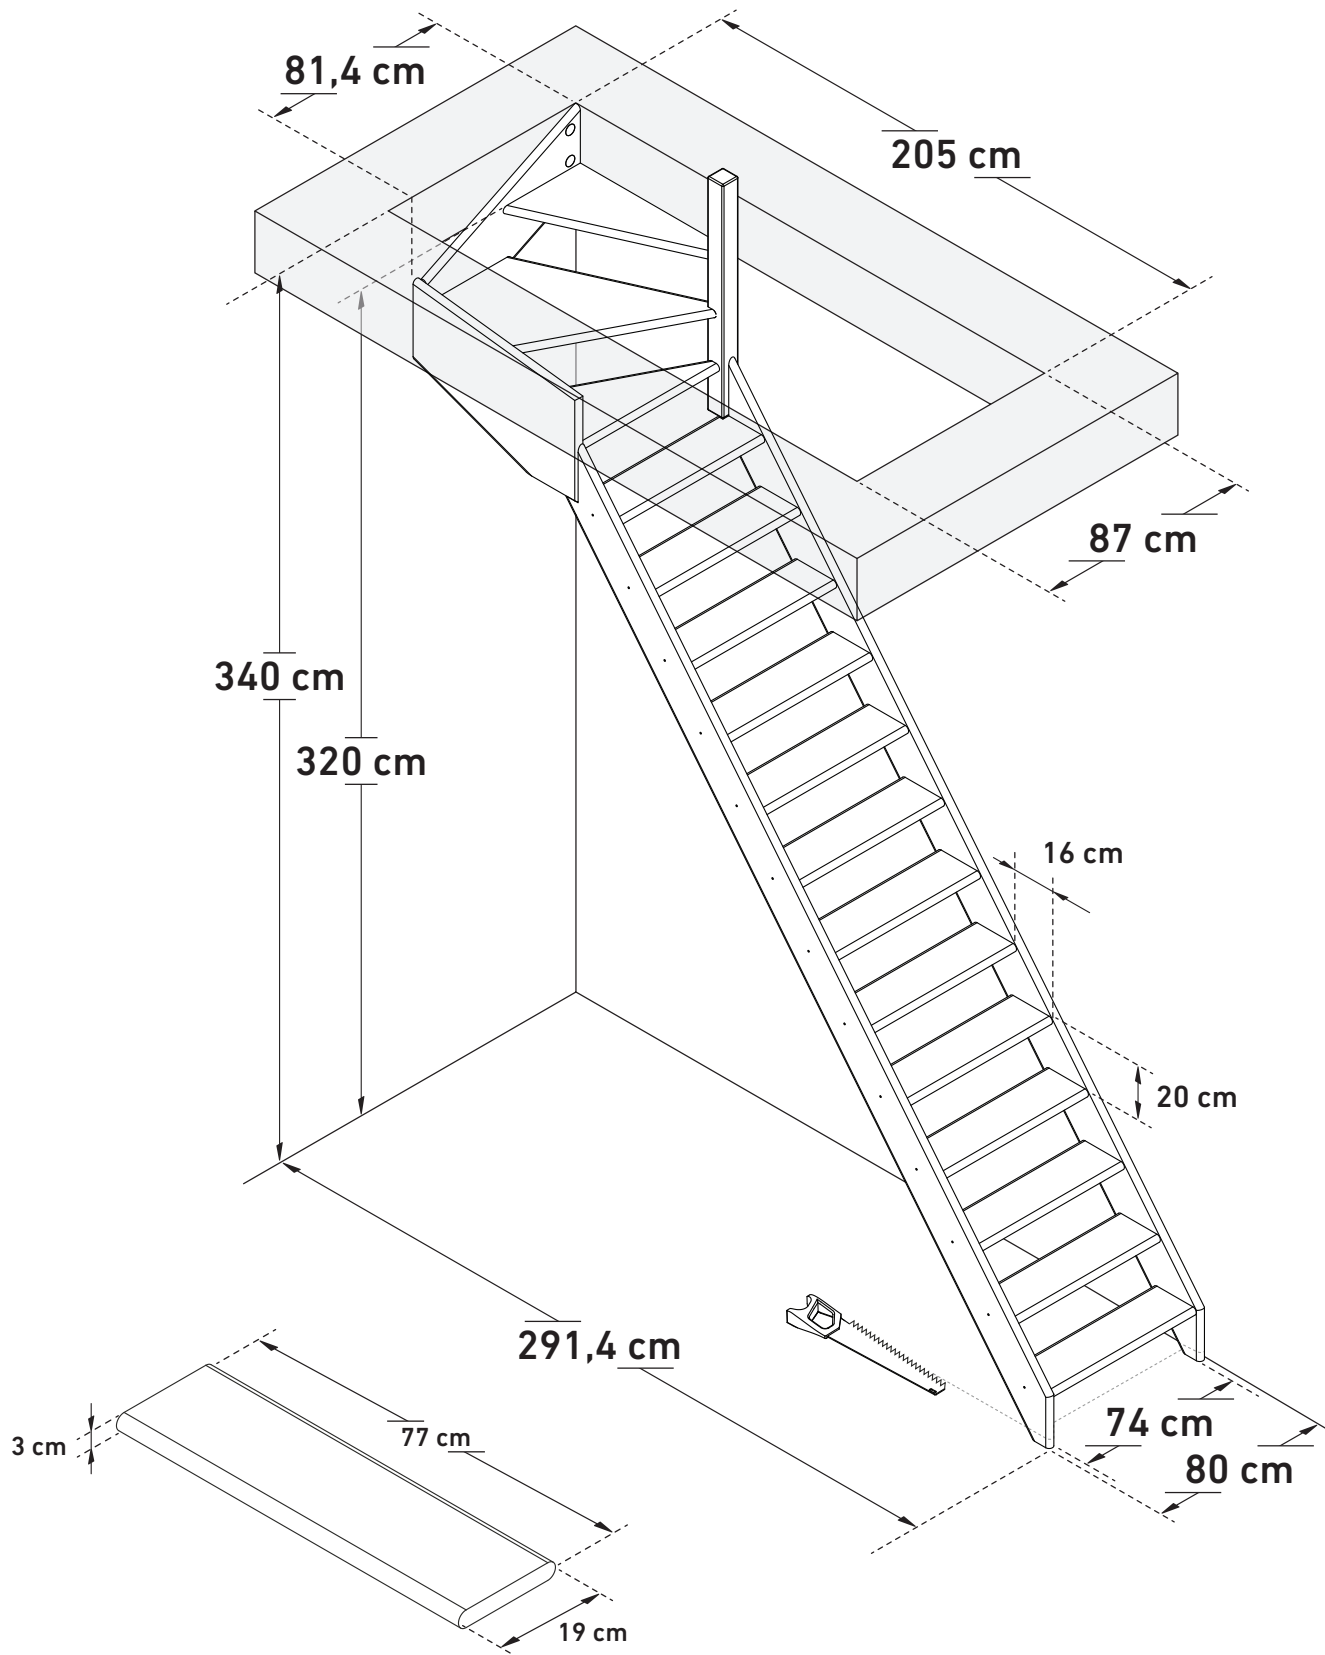

DIMENSIONS

COTTAGE LARGE

(1/4 TURN DOWN RIGHT)

SOGEM

16012450

Space saving
51,34°

Wall handrail
335 cm

Max. total weight*
150 kg

Max. total weight*
150 kg

www.sogem-sa.com

*Maximum total weight recommended by manufacturer

DIMENSIONS

COTTAGE LARGE

(¼ TURN UP RIGHT)

16012450

Space saving
51,34°

Wall handrail
335 cm

Max. total weight*
150 kg

*Maximum total weight recommended by manufacturer

www.sogem-sa.com

DIMENSIONS

COTTAGE LARGE

(1/4 TURN UP RIGHT, BULLNOSE STEP)

16012450

Space saving
51,34°

Wall handrail
360 cm

Max. total weight*
150 kg

www.sogem-sa.com

*Maximum total weight recommended by manufacturer

DIMENSIONS

COTTAGE LARGE

(DOUBLE TURN RIGHT)