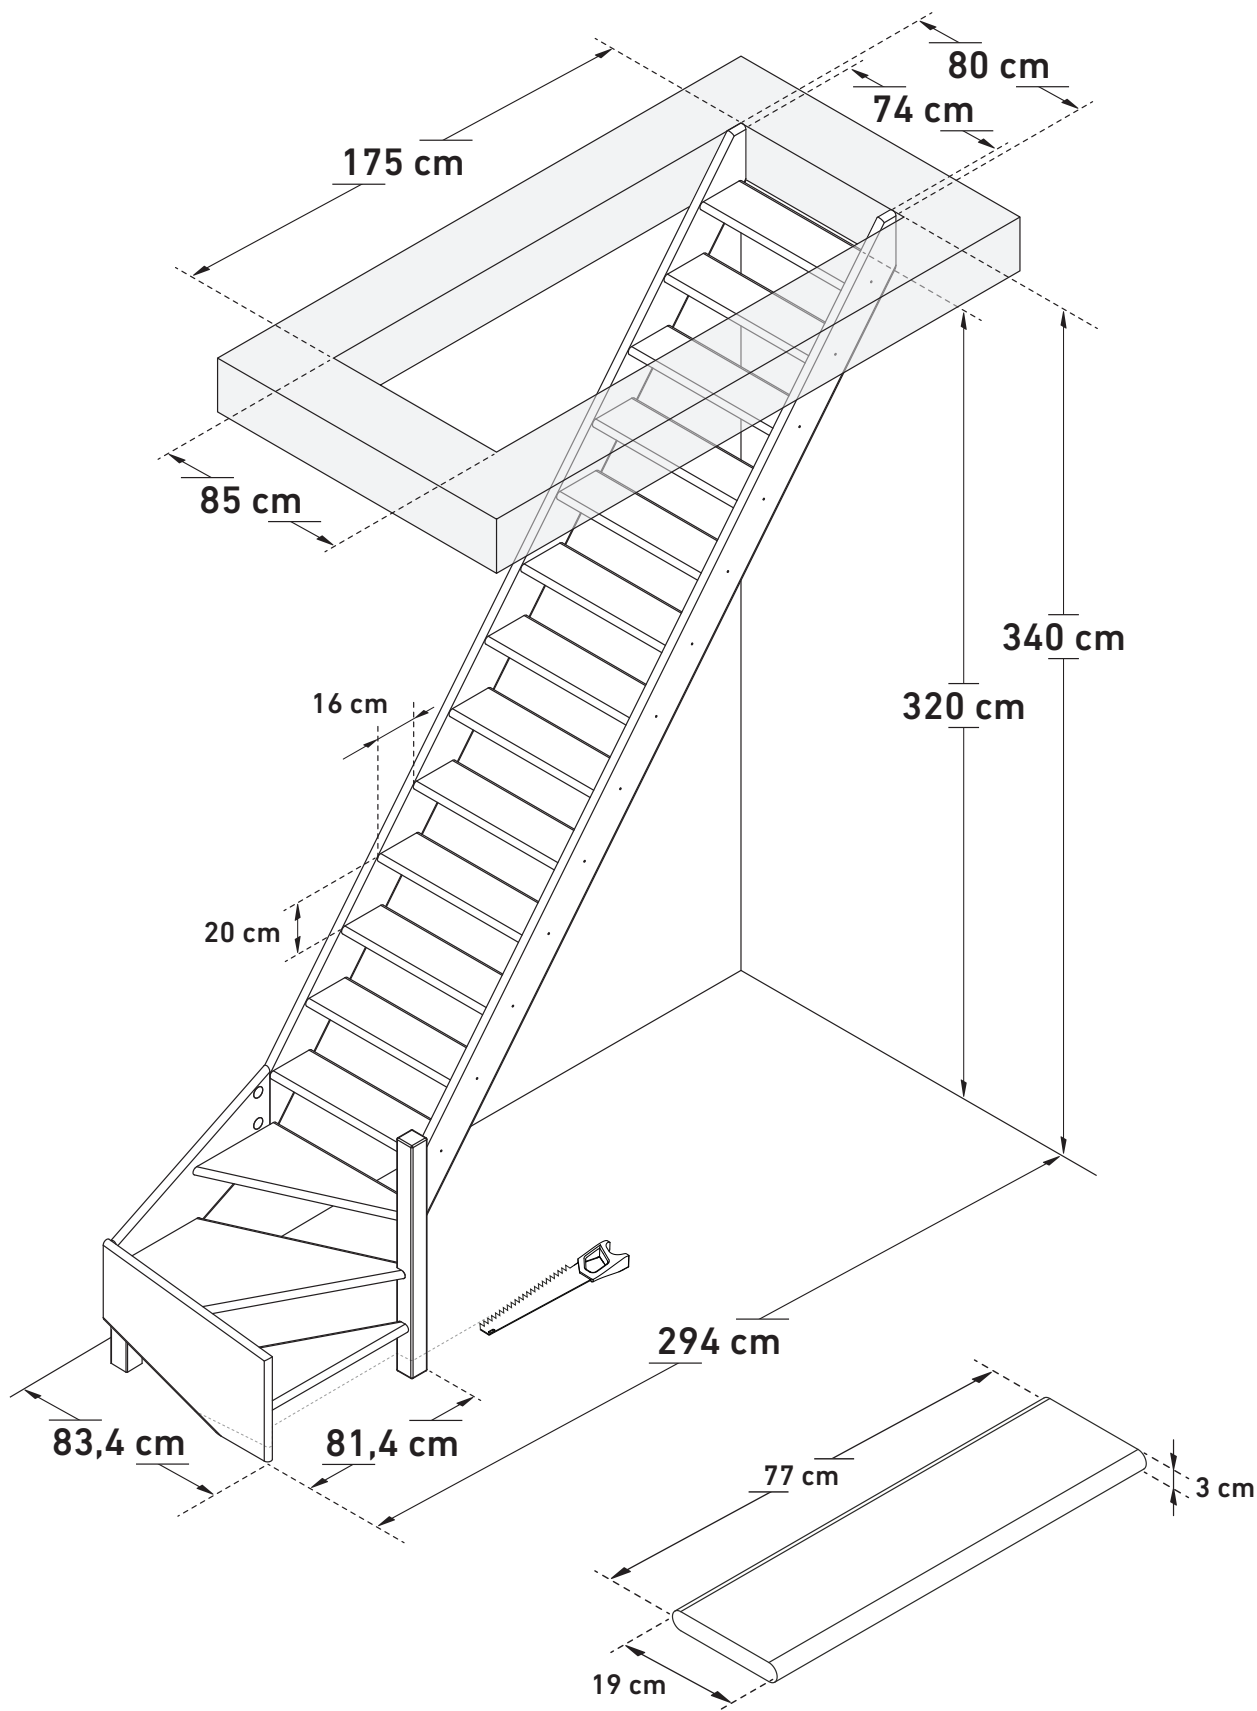

DIMENSIONS

COTTAGE LARGE

(1/4 TURN DOWN RIGHT)

SOGEM

16012450

Space saving
51,34°

Wall handrail
335 cm

Max. total weight*
150 kg

www.sogem-sa.com

*Maximum total weight recommended by manufacturer

DIMENSIONS

COTTAGE LARGE

(1/4 TURN DOWN RIGHT, BULLNOSE STEP)

16012450

Space saving
51,34°

Wall handrail
335 cm

Max. total weight*
150 kg

www.sogem-sa.com

*Maximum total weight recommended by manufacturer

DIMENSIONS

COTTAGE LARGE

(¼ TURN UP RIGHT)

16012450

Space saving
51,34°

Space saving
51,34°

Wall handrail
360 cm

Max. total weight*
150 kg

www.sogem-sa.com

*Maximum total weight recommended by manufacturer

DIMENSIONS

COTTAGE LARGE

(DOUBLE TURN RIGHT)