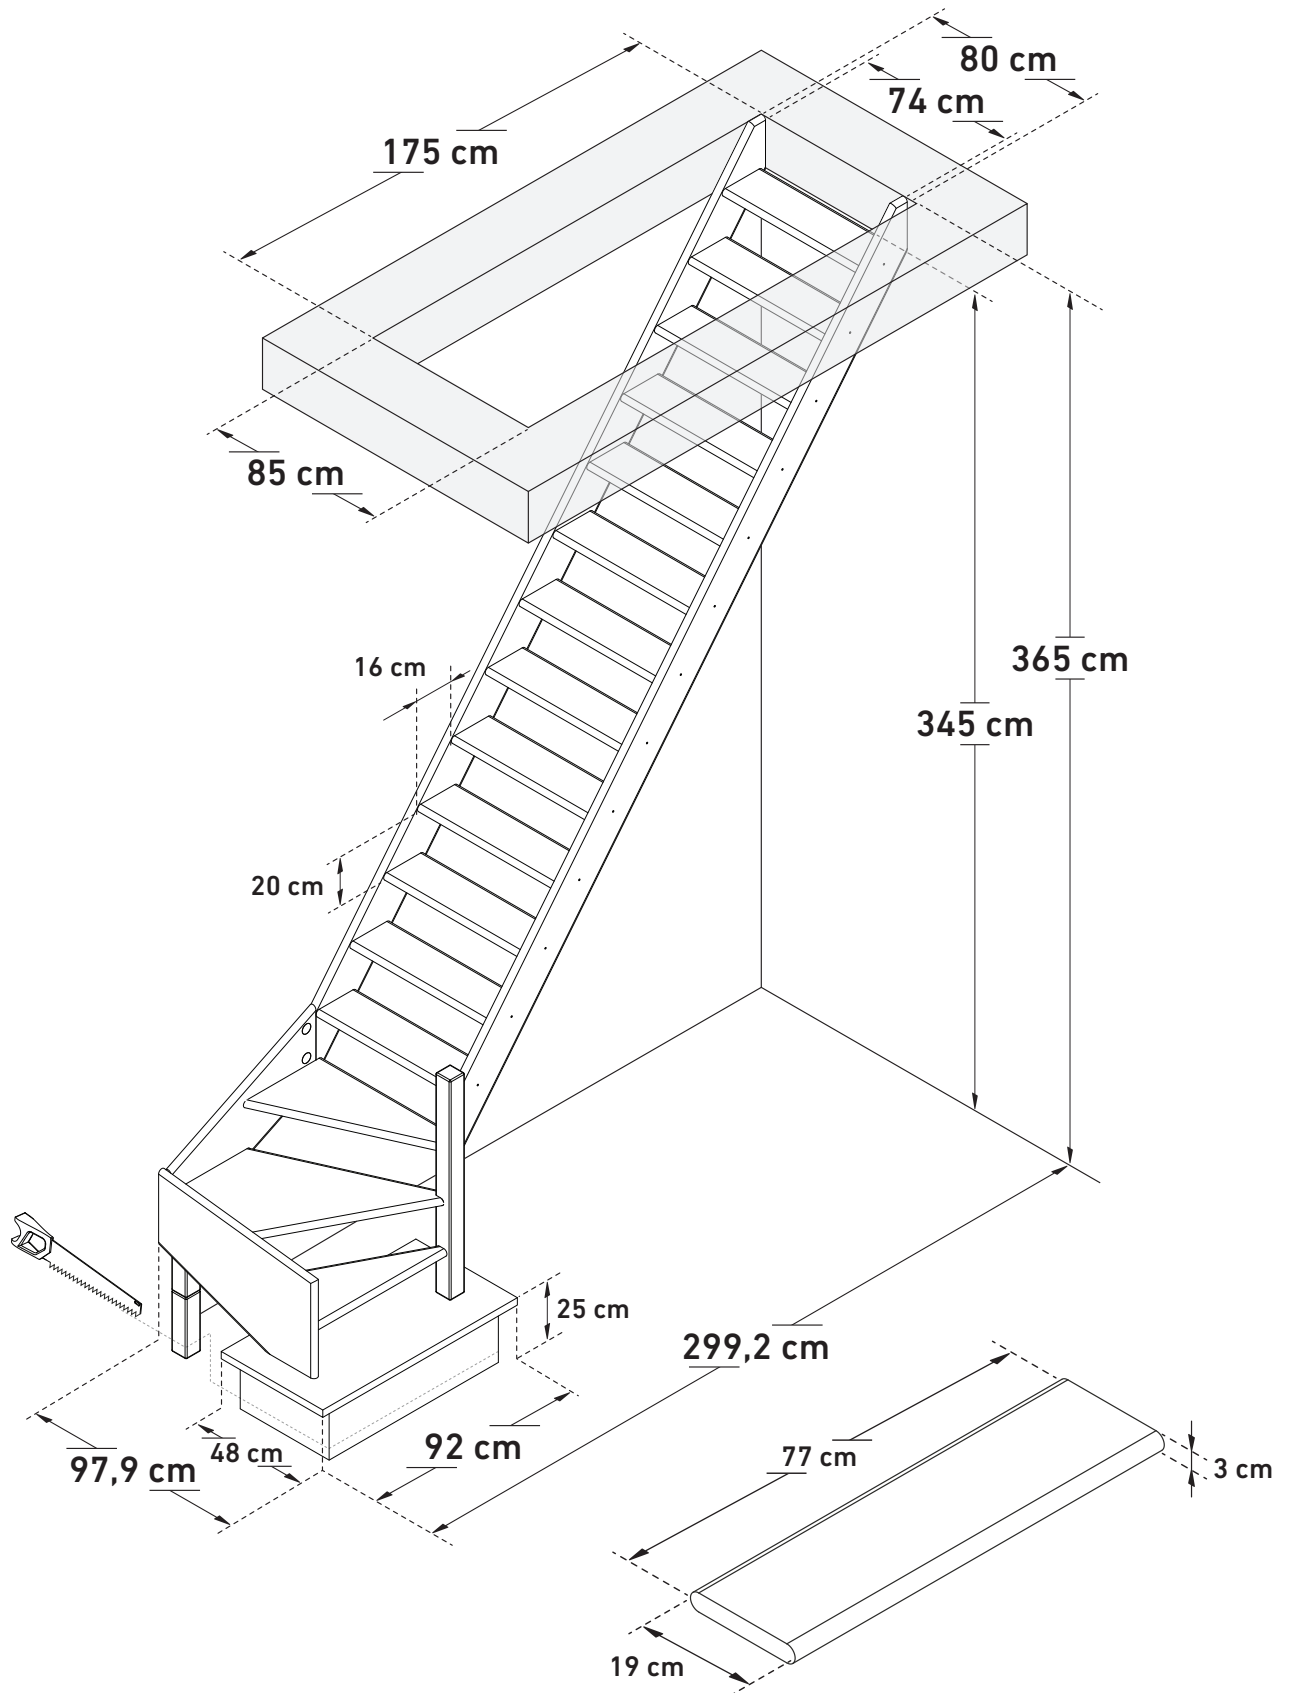

DIMENSIONS

COTTAGE LARGE

(1/4 TURN DOWN RIGHT)

SOGEM

16012450

Space saving
51,34°

Wall handrail
335 cm

Max. total weight*
150 kg

www.sogem-sa.com

*Maximum total weight recommended by manufacturer

DIMENSIONS

COTTAGE LARGE

(1/4 TURN DOWN RIGHT, BULLNOSE STEP)

16012450

Space saving
51,34°

Wall handrail
335 cm

Max. total weight*
150 kg

www.sogem-sa.com

*Maximum total weight recommended by manufacturer

DIMENSIONS

COTTAGE LARGE

(¼ TURN UP RIGHT)

16012450

Space saving
51,34°

Space saving
51,34°

Wall handrail
360 cm

Max. total weight*
150 kg

www.sogem-sa.com

*Maximum total weight recommended by manufacturer

DIMENSIONS

COTTAGE LARGE

(DOUBLE TURN RIGHT)