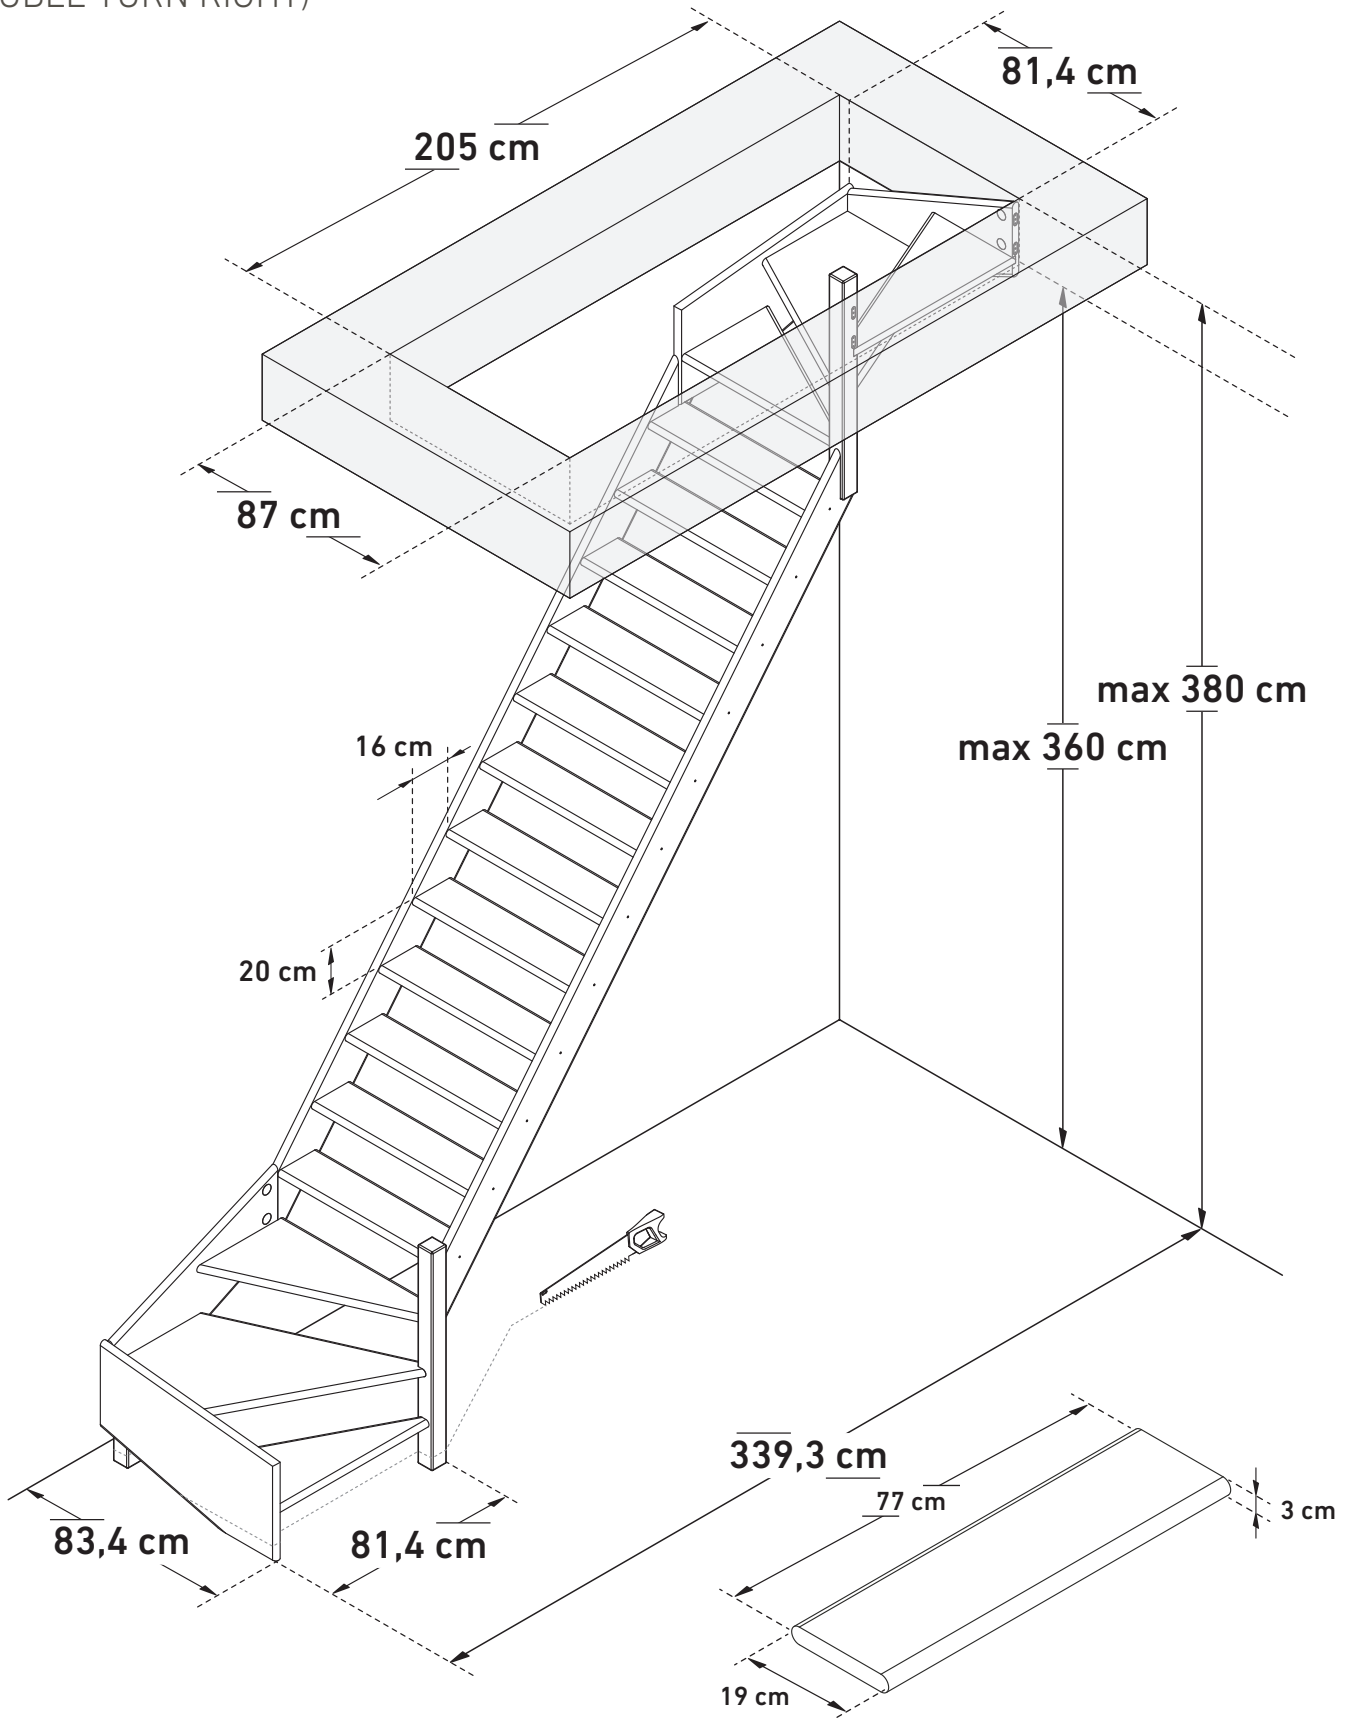

DIMENSIONS

COTTAGE LARGE

(1/4 TURN DOWN RIGHT)

SOGEM

16012450

Space saving
51,34°

Wall handrail
335 cm

Max. total weight*
150 kg

Wall handrail
335 cm

Max. total weight*
150 kg

*Maximum total weight recommended by manufacturer

www.sogem-sa.com

DIMENSIONS

COTTAGE LARGE

(1/4 TURN UP RIGHT, BULLNOSE STEP)

16012450

Space saving
51,34°

Wall handrail
360 cm

Max. total weight*
150 kg

www.sogem-sa.com

*Maximum total weight recommended by manufacturer

DIMENSIONS

COTTAGE LARGE

(DOUBLE TURN RIGHT)

SOGEM

06092450

Space saving
51,34°

Wall handrail
400 cm

Max. total weight*
150 kg

www.sogem-sa.com

*Maximum total weight recommended by manufacturer